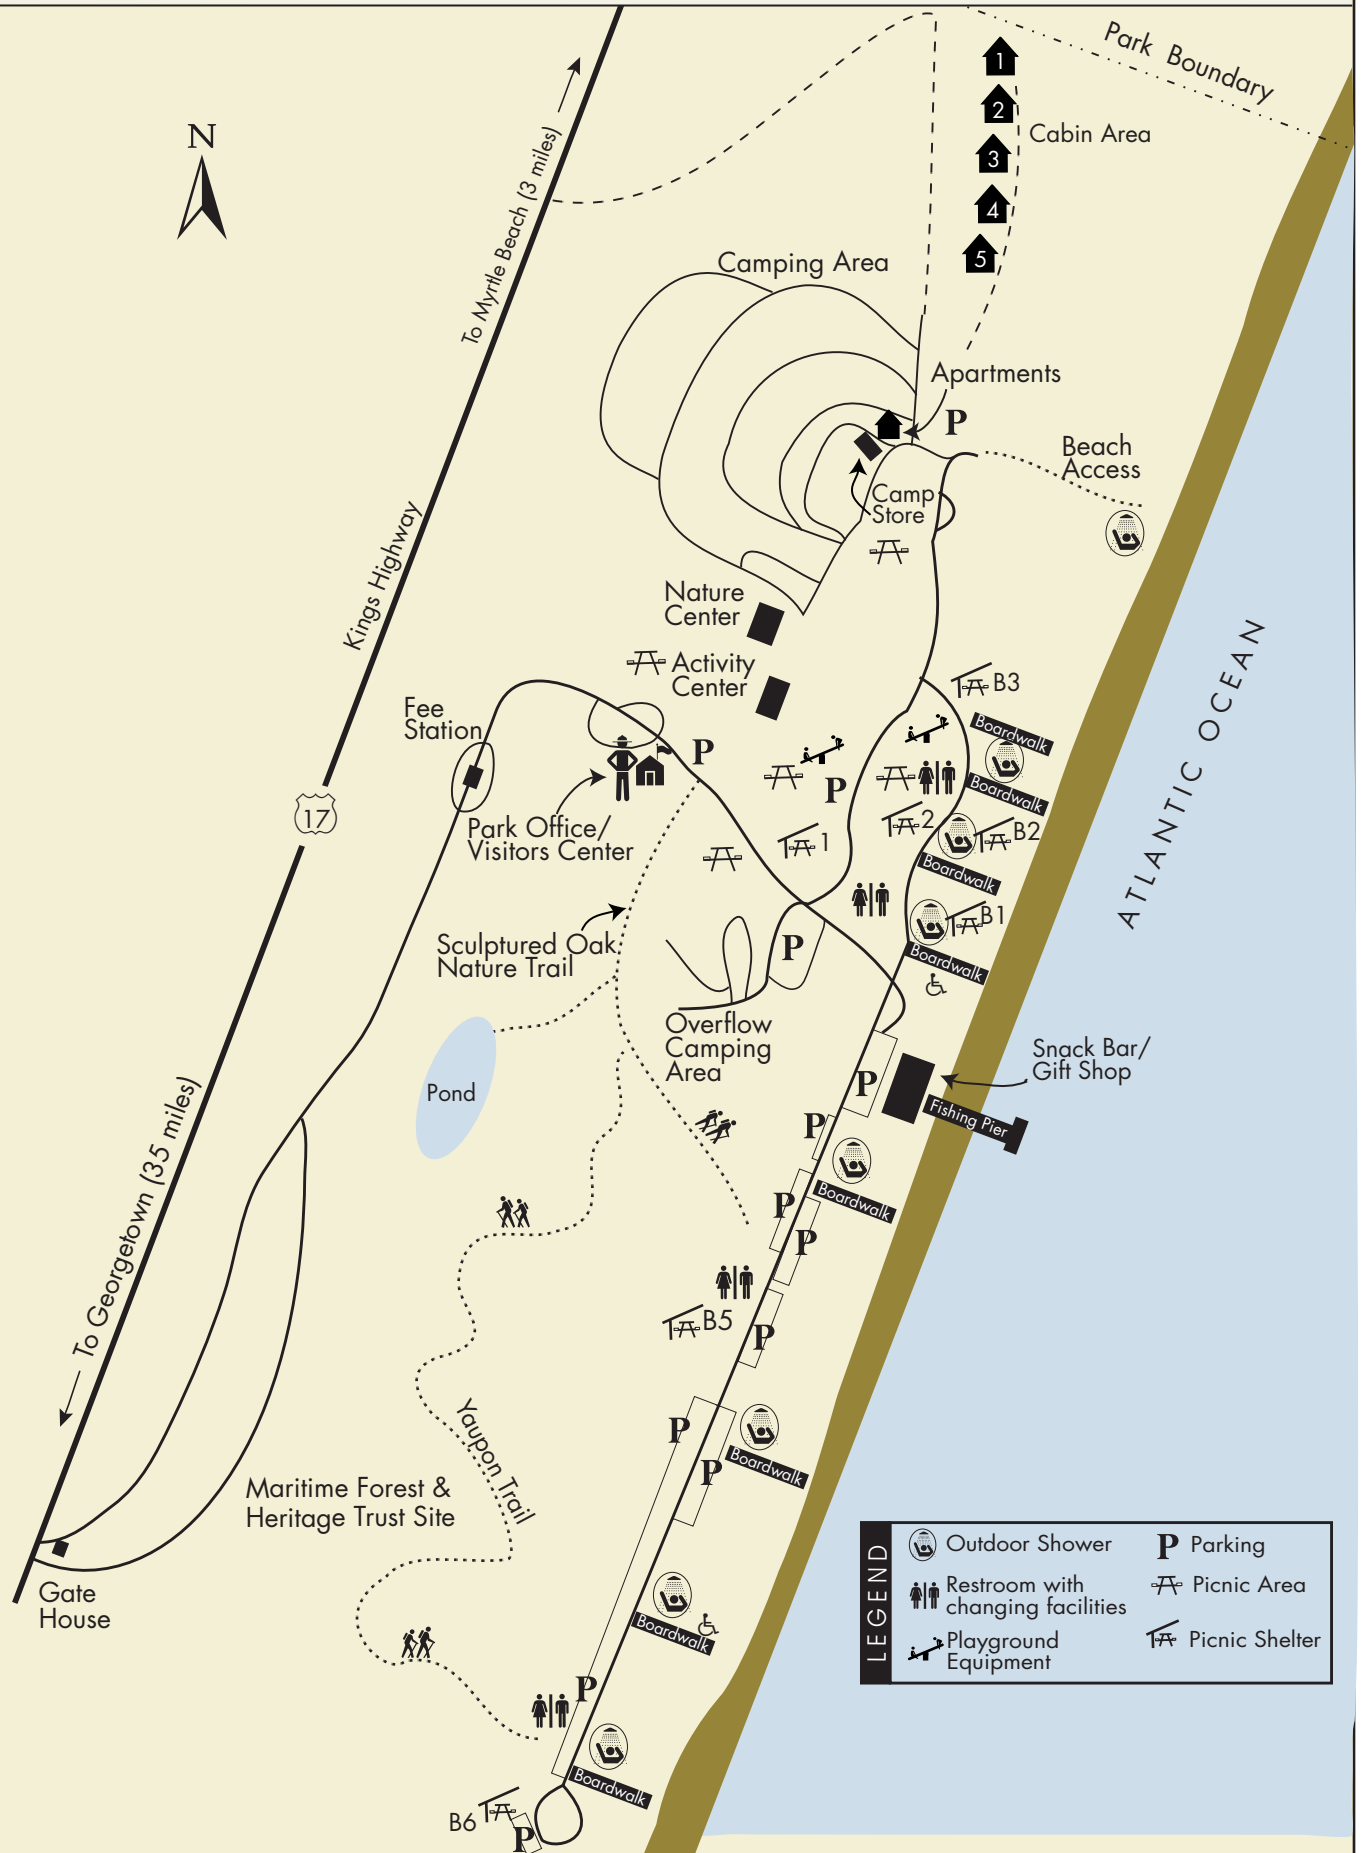

MYRTLE BEACH State Park

LEGEND	
	Outdoor Shower
	Picnic Shelter
	Restroom with changing facilities
	Picnic Area
	Playground Equipment
	Parking